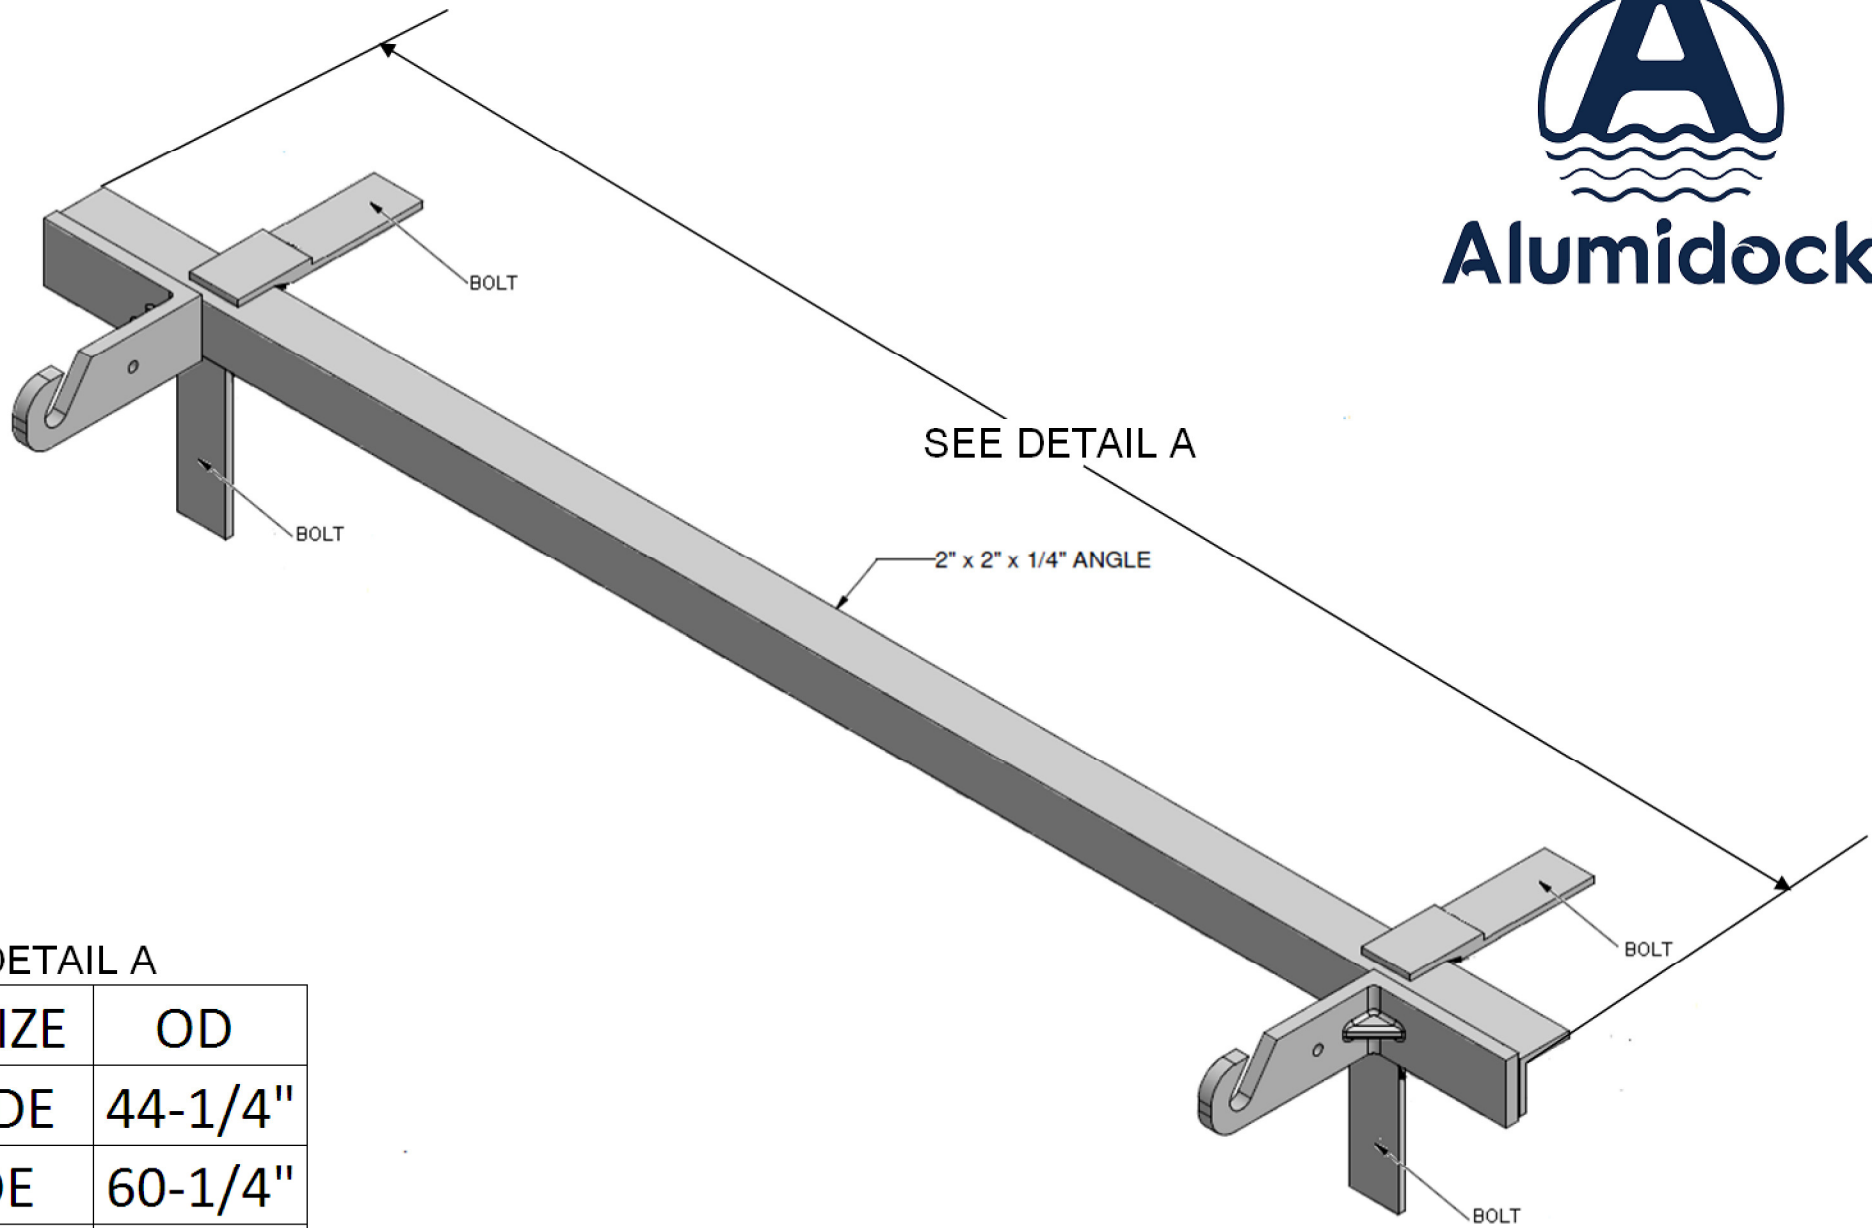

**Alumidock®**

DETAIL A

DOCK SIZE	OD
32" WIDE	44-1/4"
4' WIDE	60-1/4"
5' WIDE	72-1/4"